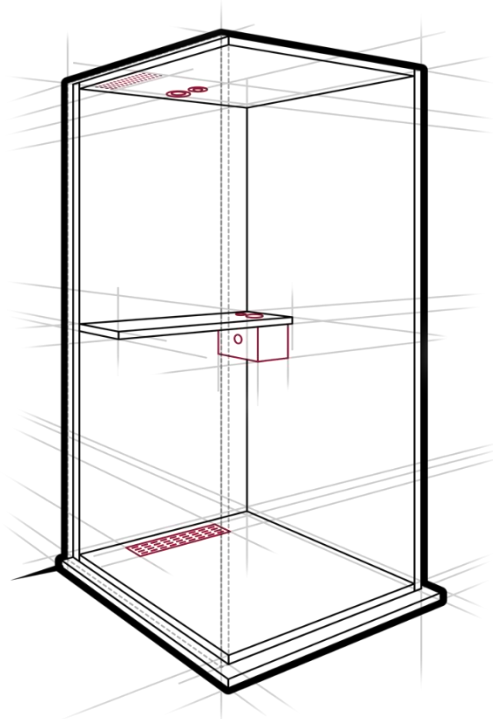

## PHONE BOOTH&POD SOLUTION

### SOLO POD x 1 person

**OUTER H:** 2250mm **W:** 1000mm **D:** 1000mm

**Inner H:** 2040mm **W:** 932mm **D:** 941mm

#### COMFORT

- 31 dB(A) noise reduction
- Fully equipped with a LED spotlight and motion sensor.
- High air refresh rate - 2-fans extract 208 m<sup>3</sup>/ hour. The cabin is refreshed every minute.
- Oak shelf – H: 1100mm W: 932mm D: 340mm
- USB-C charge ports and wireless phone charger as an option
- More than 1000+ exterior colors

### MEETING POD x 2 person

**OUTTER (mm) H:** 2150 **W:** 2100 **D:** 1000

**Inner (mm) H:** 1975 **W:** 2030 **D:** 940mm